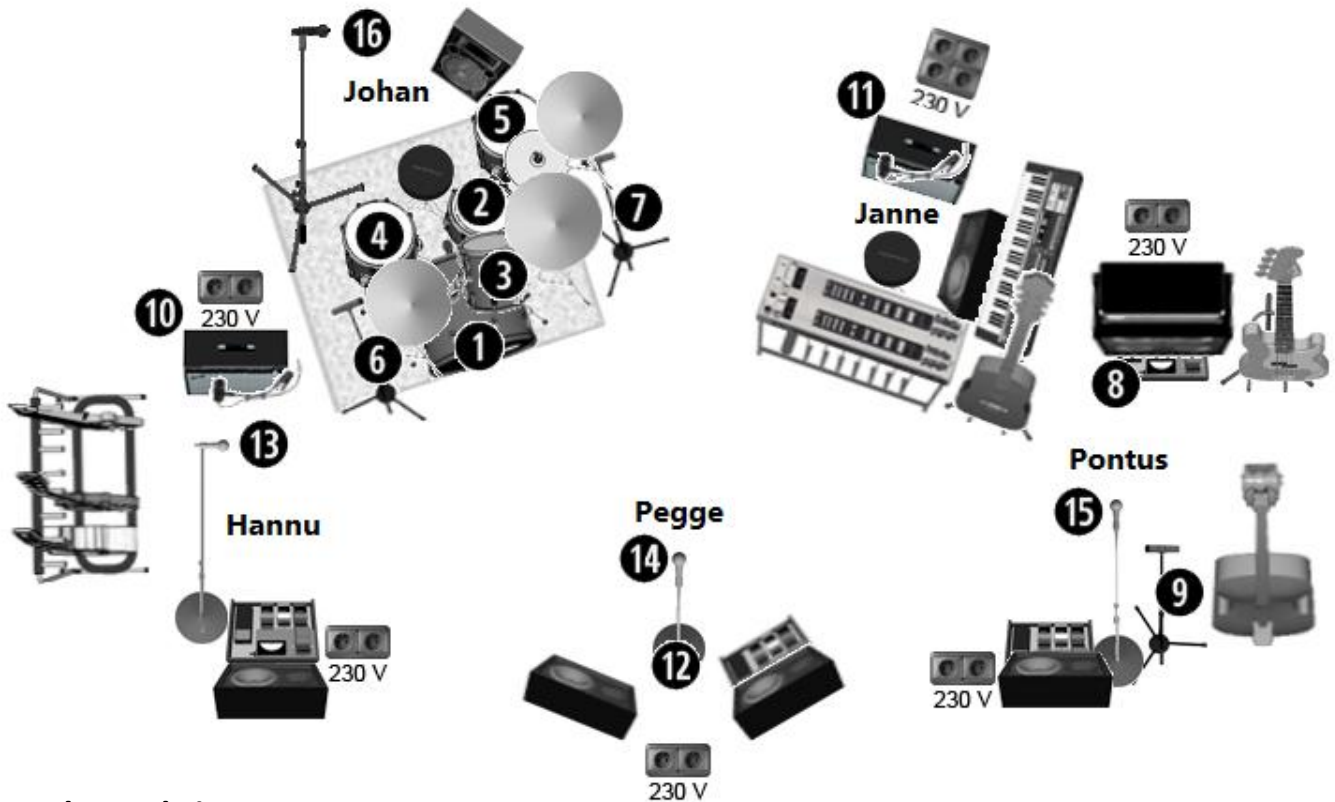

FATBOY

FEATURING

THOMAS PAREIGIS HANNU KIVIAHO JAN LISSNILS
JOHAN SVENSSON PONTUS HÅKANSSON

STAGEPLOT 2024

Channel List

CH	Position	Mic/Di	Note	Stand
1	Kick	Beta52		Short Boom
2	Snare	SM57		Short Boom
3	Tom 12"	S604		Clip On
4	Floor Tom 16"	S604		Clip On
5	Floor Tom 18"	S604		Clip On
6	Overhead	Kond.		Clip On or Short Boom
7	Overhead	Kond.		Clip On or Short Boom
8	Upright Bass Line	Di		
9	Upright Bass String	SM57		Short Boom
10	Guitar Amp	SM57 / S609		Short Boom
11	Steel/Orgel Amp	SM57 / S609		Short Boom
12	Acoustic Guitar	Di		
13	Vocal Hannu	SM58		Boom
14	Lead Vocal Pegge	SM58		Straight, Solid Base
15	Vocal Pontus	SM58		Boom
16	Vocal Johan	SM58		Boom