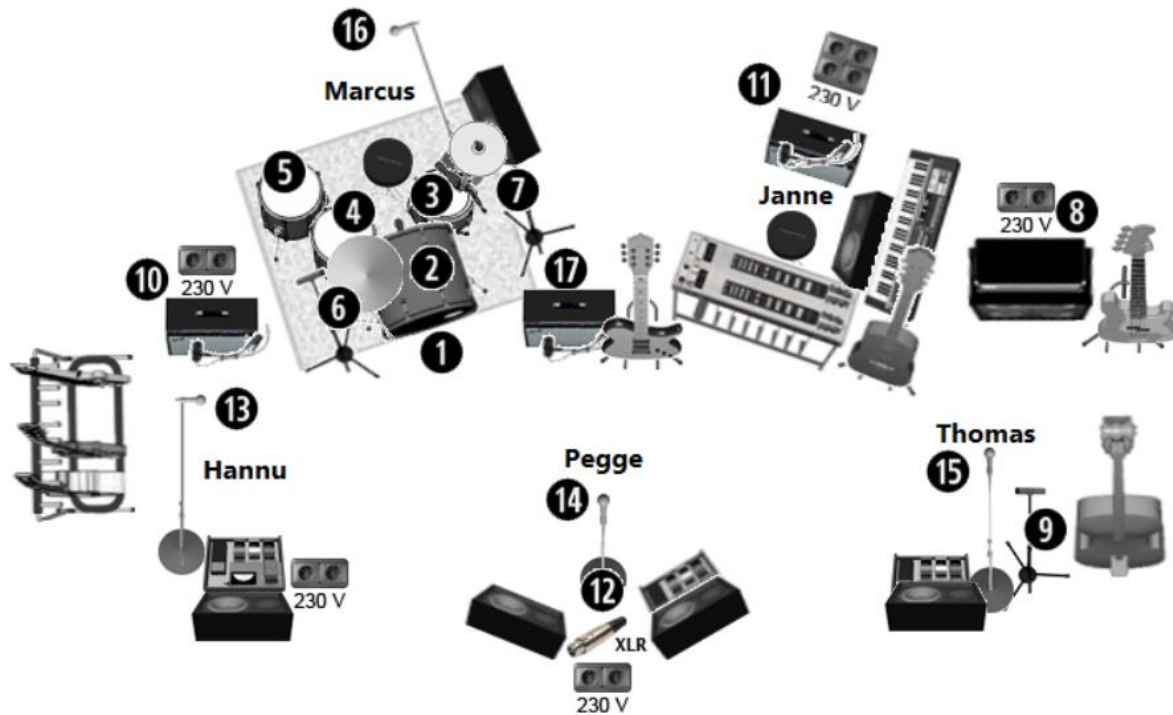

FATBOY

FEATURING

STAGEPLOT 2019 v2.0

Channel list

CH	Position	Mic/Di	Note	Stand
1	Subkick	Own mic (xlr)		
2	Kick	Built in mic (xlr)	48v	
3	Snare	Built in mic (xlr)	48v	
4	FT 16"	Built in mic (xlr)	48v	
5	FT 18"	Built in mic (xlr)	48v	
6	Ride			Clip on or short boom
7	Hi-Hat			Clip on or short boom
8	Upright bass Line	Own Di (xlr)		
9	Upright bass String	Own mic		Short boom
10	Guitar Amp			Clip on
11	Steel/Orgel Amp			Clip on
12	Acoustic guitar	Own Di (xlr)		
13	Vocal Hannu			Boom
14	Lead vocal Pegge	Own mic		Straight, solid base
15	Vocal Thomas			Boom
16	Vocal Marcus			Boom
17	Guitar Amp 2			Clip on

NOTE! FATBOY DO NOT USE DRUM RISER!

FATBOY - STAGEPLOT - 2019
V2.0

Contact: Lars "Tuna" Olofsson, +46708-276920, lars.olofsson@one.se
www.fatboy.se | [Facebook.com/gofatboy](https://www.facebook.com/gofatboy) | [Instagram@gofatboy](https://www.instagram.com/gofatboy) | [Twitter@gofatboy](https://twitter.com/gofatboy)