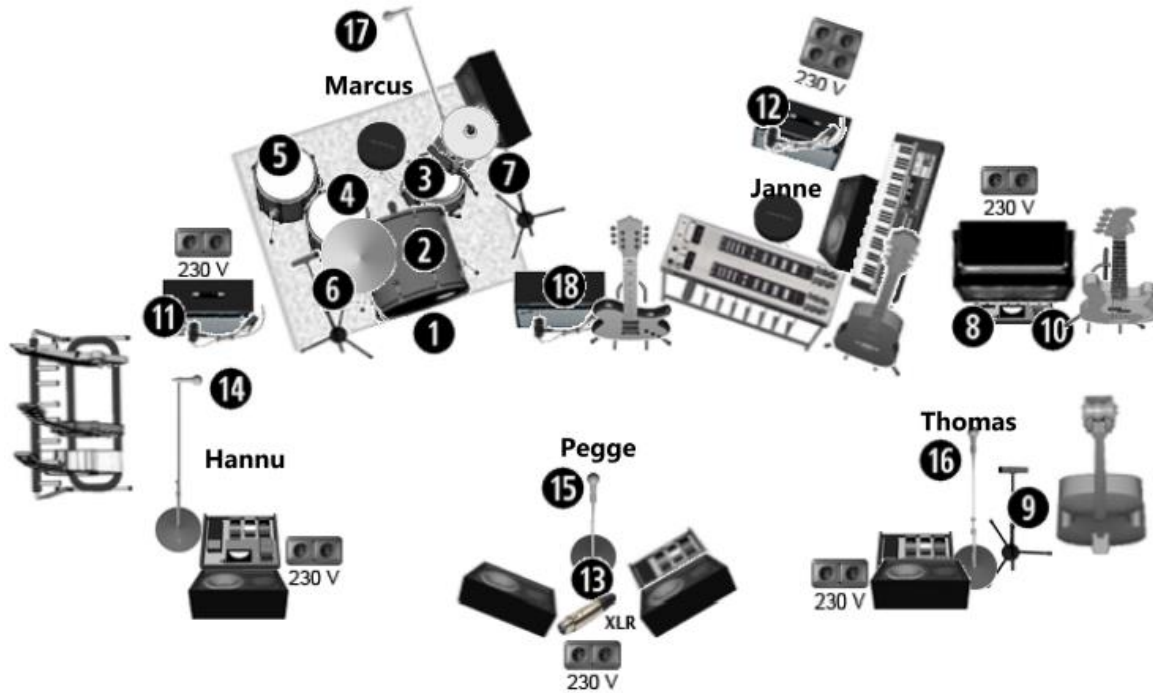

FATBOY

FEATURING

THOMAS PAREIGIS HANNU KIVIAHO JAN LISSNILS
MARCUS KÄLLSTRÖM THOMAS SCHULDT

STAGEPLOT

Channel list

CH	Position	Mic/Di	Note	Stand
1	Subkick	Own mic (xlr)		
2	Kick	Built in mic (xlr)	48v	
3	Snare	Built in mic (xlr)	48v	
4	FT 16"	Built in mic (xlr)	48v	
5	FT 18"	Built in mic (xlr)	48v	
6	Ride			Clip on or short boom
7	Hi-Hat			Clip on or short boom
8	Upright bass Line	Own Di (xlr)		
9	Upright bass string	Own mic		Short boom
10	Electric bass Line	Own Di (xlr)		
11	Guitar Amp			Clip on
12	Steel/Orgel Amp			Clip on
13	Acoustic guitar	Own Di (xlr)		
14	Vocal Hannu			Boom
15	Lead vocal Pegge	Own mic		Straight, solid base
16	Vocal Kakan			Boom
17	Vocal Marcus			Boom
18	Guitar Amp 2			Clip on