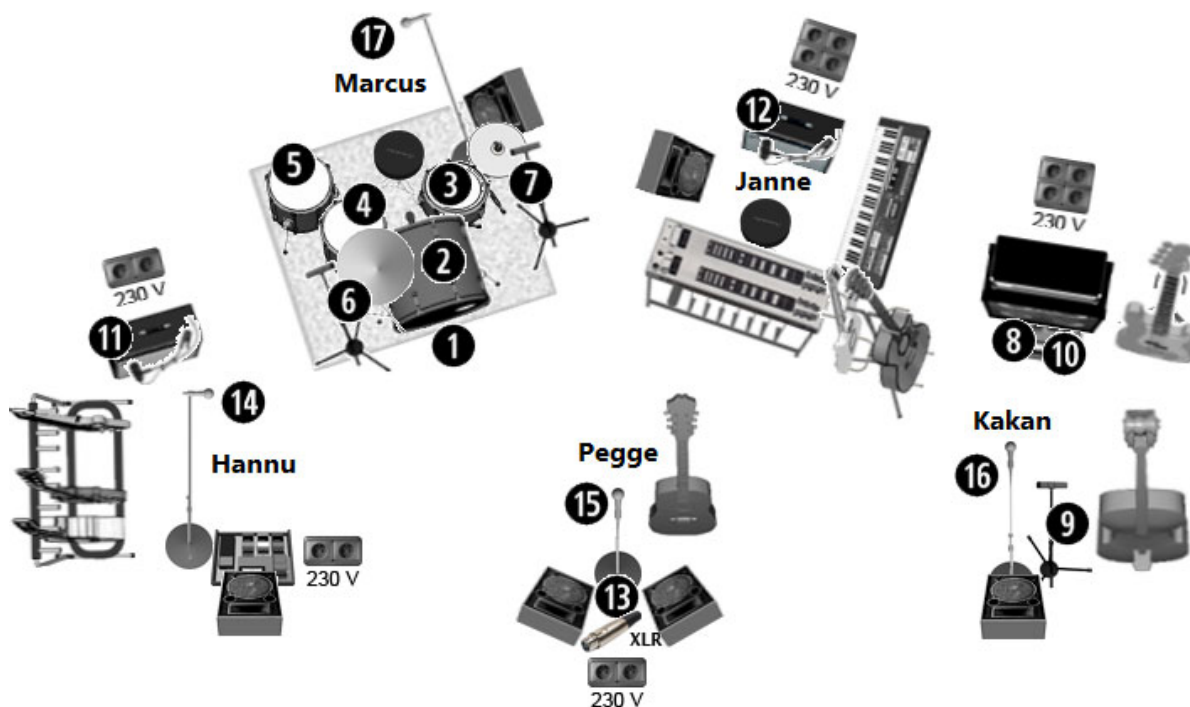

FATBOY

FEATURING

STAGEPLOT

Channel list

CH	Position	Mic/Di	Note	Stand
1	Subkick	Own mic (xlr)		
2	Kick	Built in mic (xlr)	48v	
3	Snare	Built in mic (xlr)	48v	
4	FT 16"	Built in mic (xlr)	48v	
5	FT 18"	Built in mic (xlr)	48v	
6	Ride			Clip on or short boom
7	Hi-Hat			Clip on or short boom
8	Upright bass Line	Own Di (xlr)		
9	Upright bass string	Own mic		Short boom
10	Electric bass Line	Own Di (xlr)		
11	Guitar Amp			Clip on
12	Steel/Orgel Amp			Clip on
13	Acoustic guitar	Own Di (xlr)		
14	Vocal Hannu			Boom
15	Lead vocal Pegge	Own mic		Straight, solid base
16	Vocal Kakan			Boom
17	Vocal Marcus			Boom

NOTE! FATBOY DO NOT USE DRUM RISER!

FATBOY - STAGEPLOT - 2016
v2.0

Contact: Lars "Tuna" Olofsson, +46708-276920, lars.olofsson@one.se
www.fatboy.se | [Facebook.com/gofatboy](https://www.facebook.com/gofatboy) | [Instagram@gofatboy](https://www.instagram.com/gofatboy) | [Twitter@gofatboy](https://twitter.com/gofatboy)